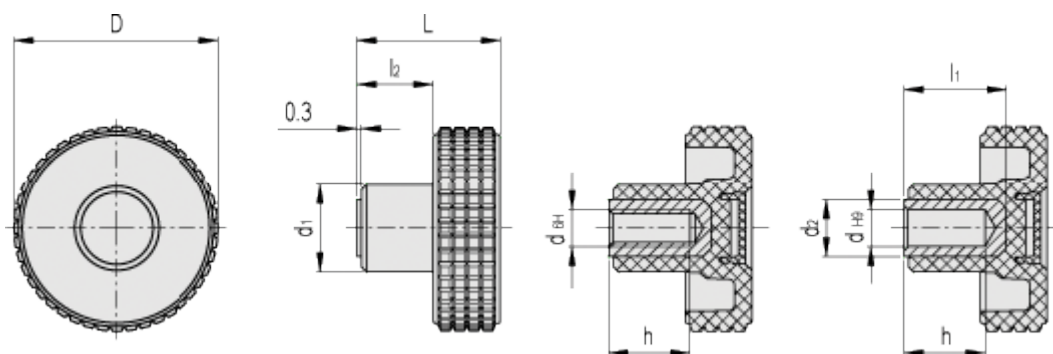

Data Sheet

Article number: 23020343265

Description: E+G Fingregreb MBT.40-B-M8-C5, blue centre cap

Measures

D	= 39.5	l2	= 12.5
d1	= 17		
d2	= -		
dH6	= M8		
dH9	= -		
h	= 13		
L	= 26.5		
l1	= -		